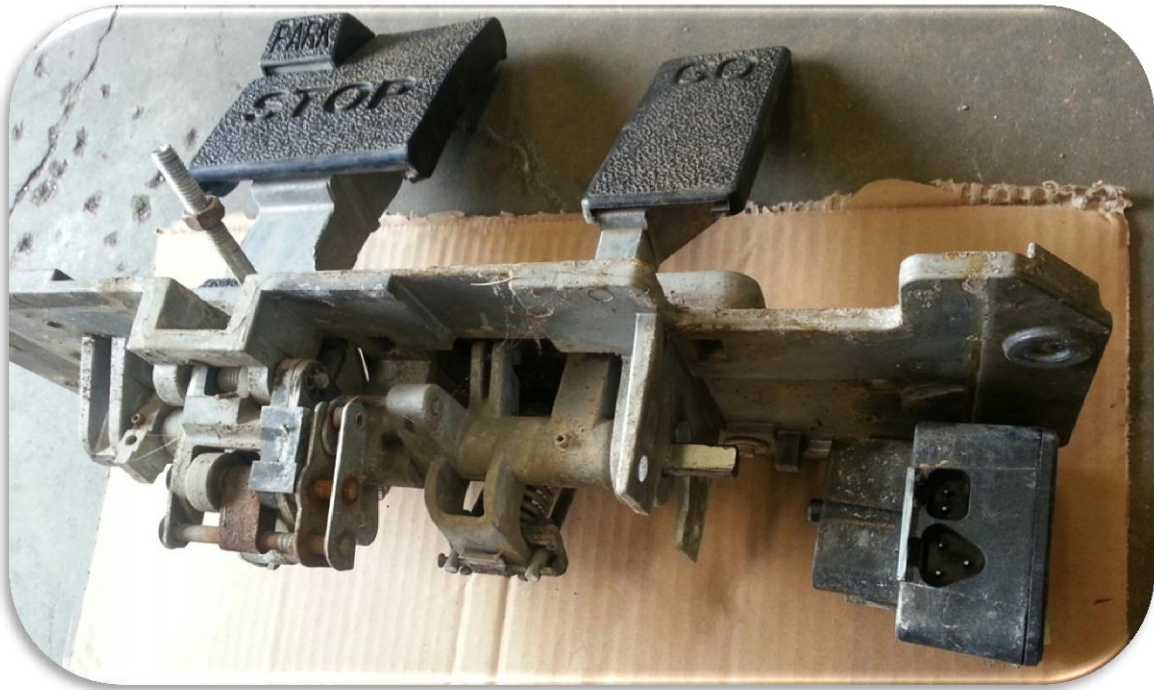

PRECEDENT PEDAL GROUP 1 (MCOR2)

RED HAWK # CON-027 OEM# (102528501)

PRECEDENT PEDAL GROUP 2 W/ MCOR 3, MCOR 4 RETRO-FIT KIT

RED HAWK # CON-022 / UPDATED OEM# (AM293001)

PEDAL GROUP 2 (THROTTLE SENSOR TO MCOR KIT)

RED HAWK # CON-028 / OEM# (103683101)

MCOR RETRO-FIT KIT FOR DS / CARRYALL

RED HAWK # CON-012 / UPDATED OEM# (AM293101)