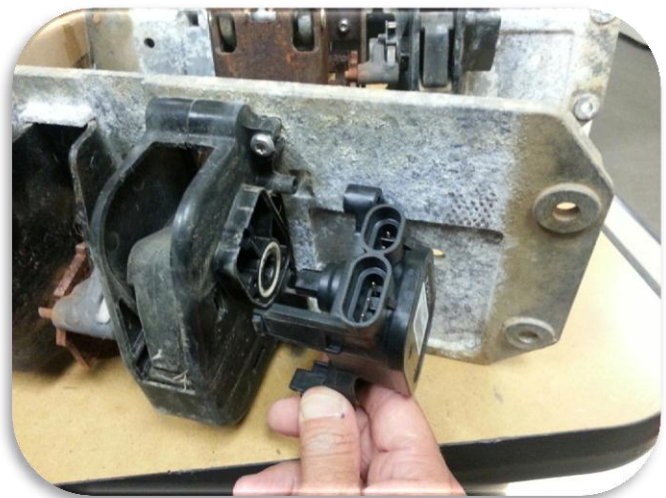

PRECEDENT PEDAL GROUP 1 (MCOR2)

RED HAWK # CON-027 OEM# (102528501)

PRECEDENT PEDAL GROUP 2 W/ MCOR 3, MCOR 4 RETRO-FIT KIT

RED HAWK # CON-022 / UPDATED OEM# (AM293001)

PEDAL GROUP 2 (THROTTLE SENSOR TO MCOR KIT)